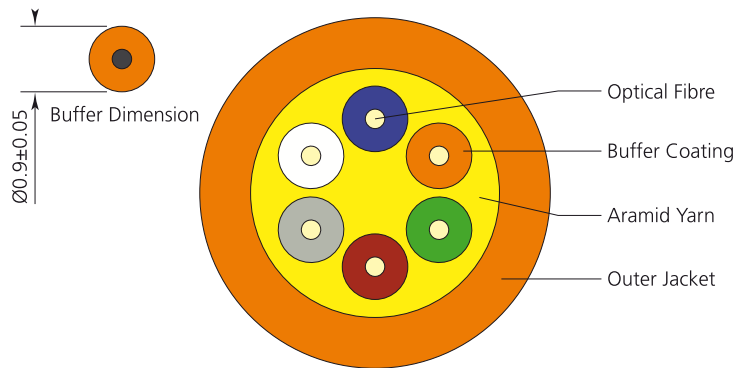

Indoor Tight Buffer Optical Cable, Riser, PVC-OFNR Sheath

Ordering Information

Description	Quantity	Colour	Product No.
4 Core Indoor 62.5µm OM1 Multimode PVC-OFNR	Per metre	Orange	6004INHCBC062
6 Core Indoor 62.5µm OM1 Multimode PVC-OFNR	Per metre	Orange	6006INHCBC062
8 Core Indoor 62.5µm OM1 Multimode PVC-OFNR	Per metre	Orange	6008INHCBC062
12 Core Indoor 62.5µm OM1 Multimode PVC-OFNR	Per metre	Orange	6012INHCBC062
24 Core Indoor 62.5 µm OM1 Multimode PVC-OFNR	Per metre	Orange	6024INHCBC062
4 Core Indoor 50µm OM2 Multimode PVC-OFNR	Per metre	Orange	6004INHCBC050
6 Core Indoor 50µm OM2 Multimode PVC-OFNR	Per metre	Orange	6006INHCBC050
8 Core Indoor 50µm OM2 Multimode PVC-OFNR	Per metre	Orange	6008INHCBC050
12 Core Indoor 50µm OM2 Multimode PVC-OFNR	Per metre	Orange	6012INHCBC050
24 Core Indoor 50µm OM2 Multimode PVC-OFNR	Per metre	Orange	6024INHCBC050
4 Core Indoor 50µm OM3 Multimode PVC-OFNR	Per metre	Aqua	6004INHCBC050U
6 Core Indoor 50µm OM3 Multimode PVC-OFNR	Per metre	Aqua	6006INHCBC050U
8 Core Indoor 50µm OM3 Multimode PVC-OFNR	Per metre	Aqua	6008INHCBC050U
12 Core Indoor 50µm OM3 Multimode PVC-OFNR	Per metre	Aqua	6012INHCBC050U
24 Core Indoor 50µm OM3 Multimode PVC-OFNR	Per metre	Aqua	6024INHCBC050U
4 Core Indoor 9µm Singlemode PVC-OFNR	Per metre	Yellow	6004INHCBC010
6 Core Indoor 9µm Singlemode PVC-OFNR	Per metre	Yellow	6006INHCBC010
8 Core Indoor 9µm Singlemode PVC-OFNR	Per metre	Yellow	6008INHCBC010
12 Core Indoor 9µm Singlemode PVC-OFNR	Per metre	Yellow	6012INHCBC010
24 Core Indoor 9µm Singlemode PVC-OFNR	Per metre	Yellow	6024INHCBC010