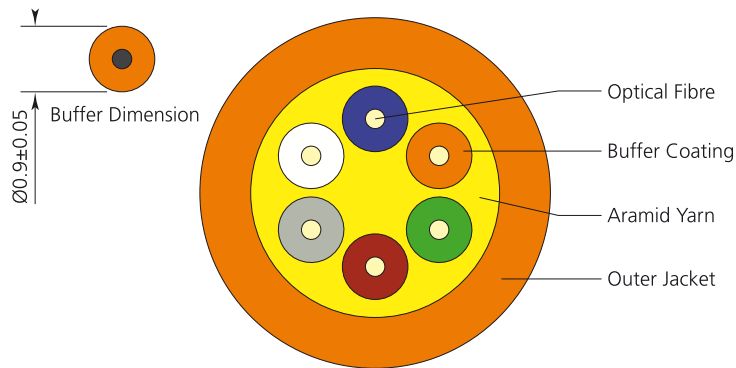

Indoor Tight Buffer Optical Cable, Riser, LSZH-FR Sheath

Ordering Information

Description	Quantity	Colour	Product No.
4 Core Indoor 62.5µm OM1 Multimode LSZH-FR	Per metre	Orange	6004LZHIOC062
6 Core Indoor 62.5µm OM1 Multimode LSZH-FR	Per metre	Orange	6006LZHIOC062
8 Core Indoor 62.5µm OM1 Multimode LSZH-FR	Per metre	Orange	6008LZHIOC062
12 Core Indoor 62.5µm OM1 Multimode LSZH-FR	Per metre	Orange	6012LZHIOC062
24 Core Indoor 62.5µm OM1 Multimode LSZH-FR	Per metre	Orange	6024LZHIOC062
4 Core Indoor 50µm OM2 Multimode LSZH-FR	Per metre	Orange	6004LZHIOC050
6 Core Indoor 50µm OM2 Multimode LSZH-FR	Per metre	Orange	6006LZHIOC050
8 Core Indoor 50µm OM2 Multimode LSZH-FR	Per metre	Orange	6008LZHIOC050
12 Core Indoor 50µm OM2 Multimode LSZH-FR	Per metre	Orange	6012LZHIOC050
24 Core Indoor 50µm OM2 Multimode LSZH-FR	Per metre	Orange	6024LZHIOC050
4 Core Indoor 50µm OM3 Multimode LSZH-FR	Per metre	Aqua	6004LZHIOC050U
6 Core Indoor 50µm OM3 Multimode LSZH-FR	Per metre	Aqua	6006LZHIOC050U
8 Core Indoor 50µm OM3 Multimode LSZH-FR	Per metre	Aqua	6008LZHIOC050U
12 Core Indoor 50µm OM3 Multimode LSZH-FR	Per metre	Aqua	6012LZHIOC050U
24 Core Indoor 50µm OM3 Multimode LSZH-FR	Per metre	Aqua	6024LZHIOC050U
4 Core Indoor 9µm Singlemode LSZH-FR	Per metre	Yellow	6004LZHIOC010
6 Core Indoor 9µm Singlemode LSZH-FR	Per metre	Yellow	6006LZHIOC010
8 Core Indoor 9µm Singlemode LSZH-FR	Per metre	Yellow	6008LZHIOC010
12 Core Indoor 9µm Singlemode LSZH-FR	Per metre	Yellow	6012LZHIOC010
24 Core Indoor 9µm Singlemode LSZH-FR	Per metre	Yellow	6024LZHIOC010