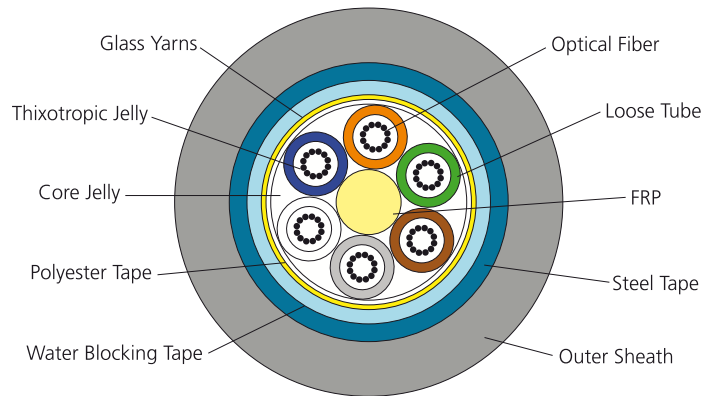

Outdoor Loose Tube Optical Cable, Armored, HDPE Sheath

Ordering Information

Description	Quantity	Colour	Product No.
4 Core Outdoor 62.5µm OM1 Multimode Armored Loose Tube HDPE	Per metre	Black	Q004LTSDAR062
6 Core Outdoor 62.5µm OM1 Multimode Armored Loose Tube HDPE	Per metre	Black	Q006LTSDAR062
8 Core Outdoor 62.5µm OM1 Multimode Armored Loose Tube HDPE	Per metre	Black	Q008LTSDAR062
12 Core Outdoor 62.5µm OM1 Multimode Armored Loose Tube HDPE	Per metre	Black	Q012LTSDAR062
24 Core Outdoor 62.5µm OM1 Multimode Armored Loose Tube HDPE	Per metre	Black	Q024LTSDAR062
48 Core Outdoor 62.5µm OM1 Multimode Armored Loose Tube HDPE	Per metre	Black	Q048LTSDAR062
4 Core Outdoor 50µm OM2 Multimode Armored Loose Tube HDPE	Per metre	Black	Q004LTSDAR050
6 Core Outdoor 50µm OM2 Multimode Armored Loose Tube HDPE	Per metre	Black	Q006LTSDAR050
8 Core Outdoor 50µm OM2 Multimode Armored Loose Tube HDPE	Per metre	Black	Q008LTSDAR050
12 Core Outdoor 50µm OM2 Multimode Armored Loose Tube HDPE	Per metre	Black	Q012LTSDAR050
24 Core Outdoor 50µm OM2 Multimode Armored Loose Tube HDPE	Per metre	Black	Q024LTSDAR050
48 Core Outdoor 50µm OM2 Multimode Armored Loose Tube HDPE	Per metre	Black	Q048LTSDAR050

(Cont'd next page)