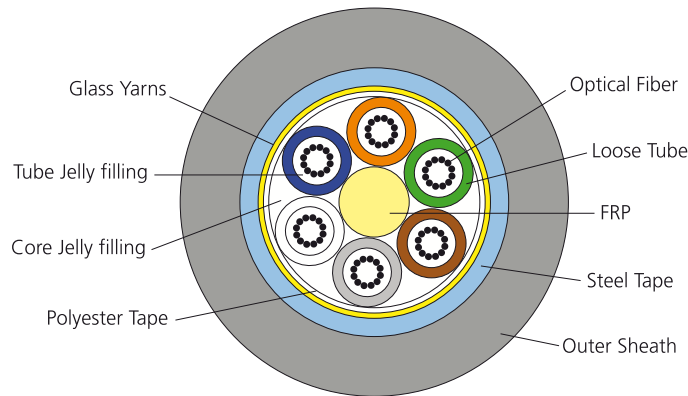

Outdoor Loose Tube Optical Cable, Non-Armored, HDPE Sheath

TrueNet® Structured Cabling

04/08 • 400443HK

Ordering Information

Description	Quantity	Colour	Product No.
4 Core Outdoor 62.5µm OM1 Multimode Non-Armored Loose Tube HDPE	Per metre	Black	Q004LTSDNA062
6 Core Outdoor 62.5µm OM1 Multimode Non-Armored Loose Tube HDPE	Per metre	Black	Q006LTSDNA062
8 Core Outdoor 62.5µm OM1 Multimode Non-Armored Loose Tube HDPE	Per metre	Black	Q008LTSDNA062
12 Core Outdoor 62.5µm OM1 Multimode Non-Armored Loose Tube HDPE	Per metre	Black	Q012LTSDNA062
24 Core Outdoor 62.5µm OM1 Multimode Non-Armored Loose Tube HDPE	Per metre	Black	Q024LTSDNA062
4 Core Outdoor 50µm OM2 Multimode Non-Armored Loose Tube HDPE	Per metre	Black	Q004LTSDNA050
6 Core Outdoor 50µm OM2 Multimode Non-Armored Loose Tube HDPE	Per metre	Black	Q006LTSDNA050
8 Core Outdoor 50µm OM2 Multimode Non-Armored Loose Tube HDPE	Per metre	Black	Q008LTSDNA050
12 Core Outdoor 50µm OM2 Multimode Non-Armored Loose Tube HDPE	Per metre	Black	Q012LTSDNA050
24 Core Outdoor 50µm OM2 Multimode Non-Armored Loose Tube HDPE	Per metre	Black	Q024LTSDNA050
4 Core Outdoor 50µm OM3 Multimode Non-Armored Loose Tube HDPE	Per metre	Black	Q004LTSDNA050U
6 Core Outdoor 50µm OM3 Multimode Non-Armored Loose Tube HDPE	Per metre	Black	Q006LTSDNA050U
8 Core Outdoor 50µm OM3 Multimode Non-Armored Loose Tube HDPE	Per metre	Black	Q008LTSDNA050U
12 Core Outdoor 50µm OM3 Multimode Non-Armored Loose Tube HDPE	Per metre	Black	Q012LTSDNA050U
24 Core Outdoor 50µm OM3 Multimode Non-Armored Loose Tube HDPE	Per metre	Black	Q024LTSDNA050U

(Cont'd next page)