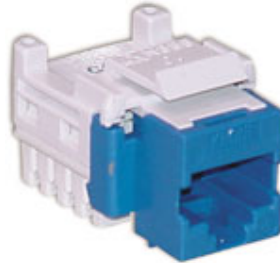

TrueNet®

Category 5e Keystone Right Angle RJ45 Outlet

Issue 4

High speed data and voice transmission outlets. 8 way RJ45 socket outlet assemblies suitable for direct termination of 100Ω twisted pair plastic insulated copper wires to ADC KRONE LSA-PLUS® insulation displacement connectors. Outlets can be terminated with either an ADC KRONE or 110 type tool.

Specifications

Environment for use:.....	Indoors, in closed rooms
Operation temperature range:	-20°C to + 70°C
Relative humidity:	≤93% non-condensing
RJ Socket, 8 positions, general specification:	FCC 68.500
.....	IEC 603-7
Voltage/Current rating at 25°C ambient:.....	≤150VAC at 2.5A max.
Dielectric strength:.....	≥1.5kVAC
RJ Interface resistance:.....	≤20mΩ
Wire diameter range for solid & stranded copper conductors:	0.40 – 0.65mm* (26-22 AWG)
Transmission, performance and reliability:	≥ANSI/IEC/TIA 568A Cat. 5E
.....	≥ISO/IEC 11801 Cat.5E
.....	≥EN 50173 Cat. 5E
Number of plug insertion cycles:	≥1250
Number of wire terminations (ADC KRONE Tool):	≥200
Number of wire terminations (110 Tool):.....	≥100
Flammability rating of plastic components:.....	UL 94-VO
ACA Compliant	